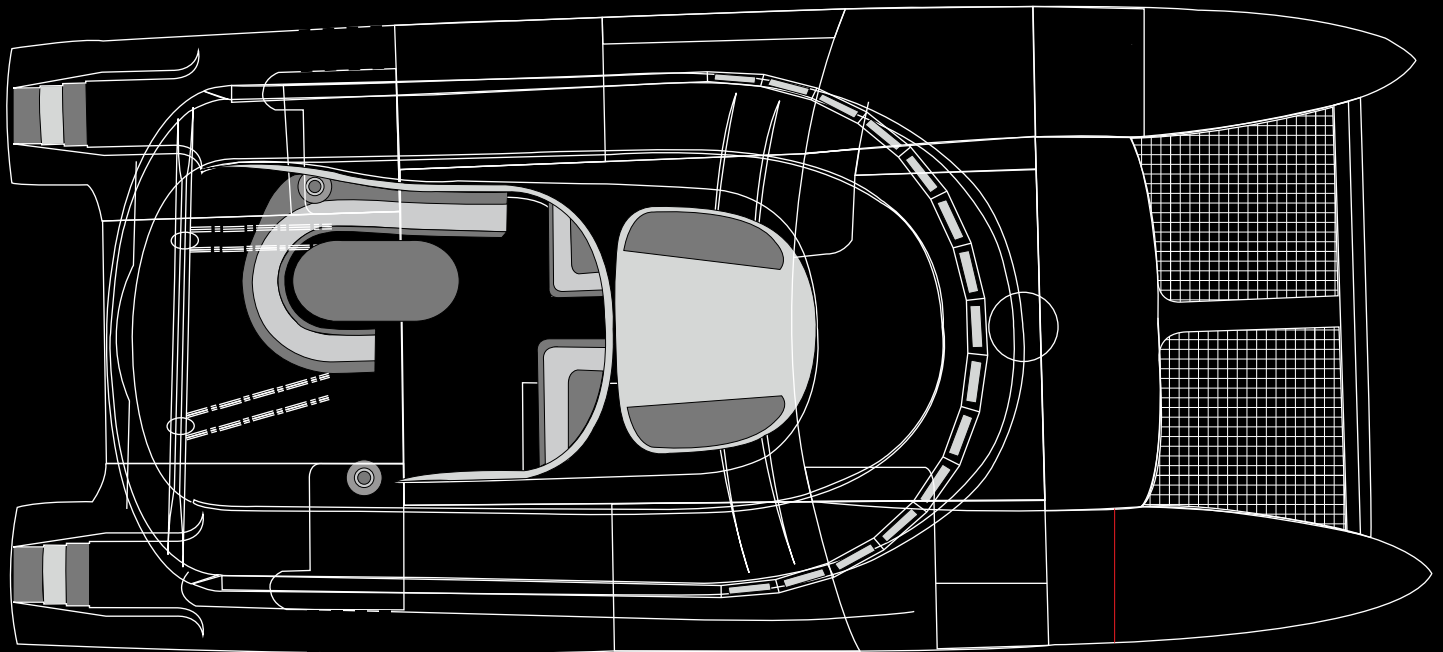

FLYBRIDGE AND LOUNGE