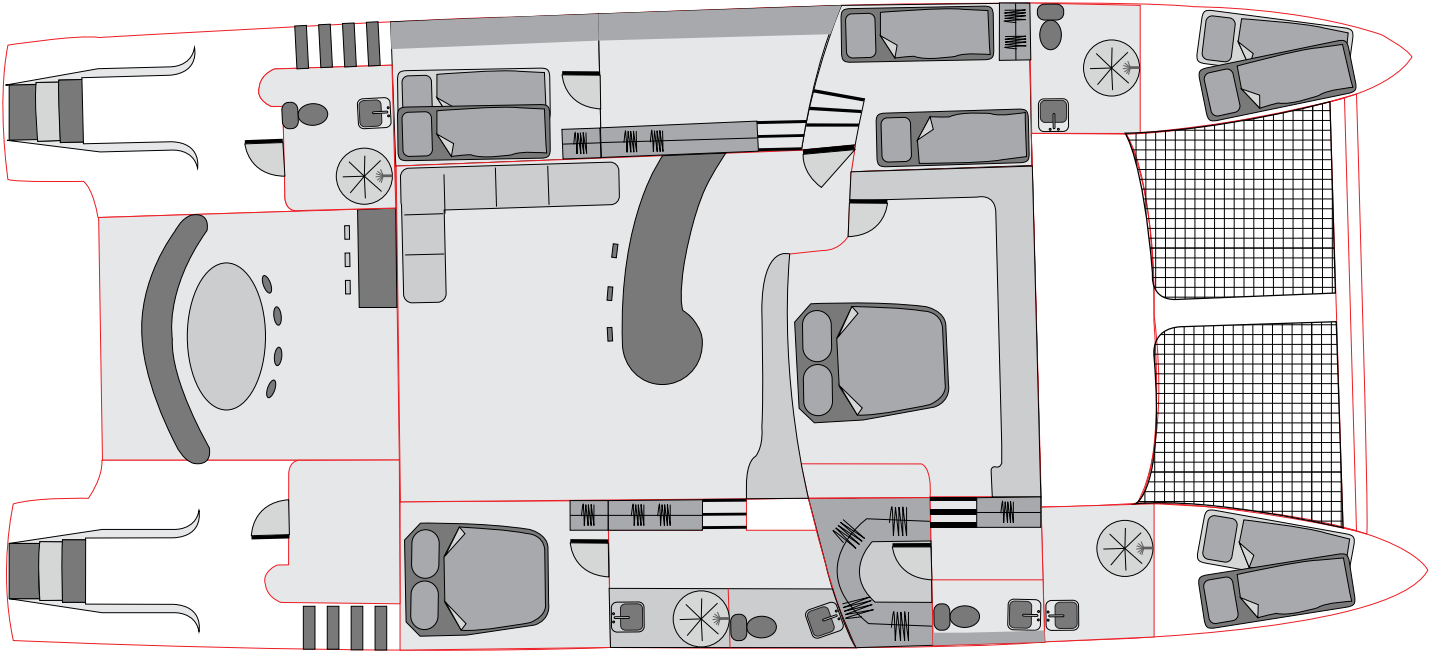

# Specification List

## Vessel Highlights

---

<i>L.O.A:</i>	<i>65'5" (19.99m)</i>
<i>Beam:</i>	<i>30' (9.15m)</i>
<i>Draft:</i>	<i>4'6" (1.4m)</i>
<i>Speed</i>	<i>10 knots (cruising)</i>
<i>Guests/ Crew</i>	<i>8 / 4</i>
<i>Staterooms</i>	<i>4</i>
<i>Heads</i>	<i>4</i>
<i>Location</i>	<i>Australia/ South Pacific/ SE Asia</i>
<i>Year</i>	<i>2006/ 2016 (refit)</i>
<i>Builder</i>	<i>Suncoast 65 (custom)</i>
<i>Type</i>	<i>Expedition Yacht</i>
<i>Range</i>	<i>Unlimited (sail) 3000nm (power)</i>
<i>Engines</i>	<i>Twin Yanmar 315 (HP)</i>
<i>Communication</i>	<i>WiFi Hotspot, Cellular, 5TB Mediastation</i>
<i>Tender</i>	<i>AB custom centre console RIB</i>
<i>Toys/ Beach Club</i>	<i>Sea Kayaks, Stand up paddle boards, Sea-Doo underwater sea scooters, Knee board, Three person jetpilot, towing inflatables and beach toys</i>
<i>Scuba</i>	<i>Bauer 4 stage diving compressor, Mare dive &amp; snorkel equipment with wetsuits</i>

INTERIOR AND COCKPIT

FLYBRIDGE AND LOUNGE